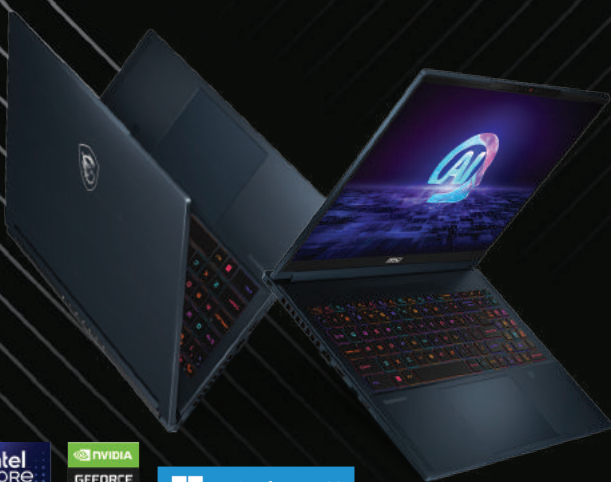

Stealth 16 AI Studio Core Ultra 9 RTX 4070 NBM-STEAI6AIA1VGG051

- 16" 16:10 QHD+(2560 x 1600), 240Hz, 100% DCI-P3, IPS-level panel
- Intel® Core™ Ultra 9 185H
- NVIDIA® GeForce RTX™ 4070
- Magnesium-Aluminum Alloy Chassis
- 6-Speaker Sound System by Dynaudio
- Cooler Boost 5 with 2 Fans + 5 Pipes
- Windows 11 Professional
- 1 Year Warranty Term for Gaming & Content Creation (EU-WE)

Windows 11

$4,599

16"
UHD+

32GB
DDR5

2TB
NVMe SSD

1 Year
Warranty

Katana 15 i5 RTX 3050 NBM-KATANI5B13UD1841 15.6" FHD, 16GB DDR5, 512GB NVMe $1,799 15.6" FHD (1920*1080), NVIDIA GeForce RTX 3050, DDR5 8GB*2, 512GB NVMe PCIe SSD Gen4x4 w/o DRAM, Wi-Fi 6E, Windows 11 Pro, 1 Year Warranty Term for Gaming & Content Creation	Katana 15 i7 RTX 4050 NBM-KATANI5B13VE1840 15.6" FHD, 16GB DDR5, 512GB NVMe $2,199 15.6" FHD (1920*1080), NVIDIA GeForce RTX 4050, DDR5 8GB*2, 512GB NVMe PCIe SSD Gen4x4 w/o DRAM, Wi-Fi 6E, Windows 11 Pro, 1 Year Warranty Term for Gaming & Content Creation	Katana 17 i7 RTX 4060 NBM-KATANA17B13V1075 17.3" FHD, 16GB DDR5, 512GB NVMe $2,499 17.3" FHD (1920*1080), NVIDIA GeForce RTX 4060, DDR5 8GB*2, 512GB NVMe PCIe SSD Gen4x4 w/o DRAM, Wi-Fi 6E, Windows 11 Pro, 1 Year Warranty Term for Gaming & Content Creation	Katana 17 i7 RTX 4070 NBM-KATANA17B13V1074 17.3" FHD, 16GB DDR5, 512GB NVMe $2,899 17.3" FHD (1920*1080), NVIDIA GeForce RTX 4070, DDR5 8GB*2, 512GB NVMe PCIe SSD Gen4x4 w/o DRAM, Wi-Fi 6E, Windows 11 Pro, 1 Year Warranty Term for Gaming & Content Creation	Vector 16 HX i9 RTX 4080 NBM-VECTOR16HA14V444 16" QHD+, 32GB DDR5, 2TB NVMe $5,099 16" QHD+ (2560*1600), NVIDIA GeForce RTX 4080, DDR5 16GB*2, 2TB NVMe PCIe SSD Gen4x4 w/o DRAM, Wi-Fi 7, Windows 11 Pro, 1 Year Warranty Term for Gaming & Content Creation

MSI Commercial 14 H A13MG vPro NBM-COM14HA13MGVP055

- 14" 16:10 FHD+ (1920x1200), IPS-Level panel
- Intel® Raptor Lake i7-13700H Processor
- Intel® Iris® Xe Graphics
- 512GB NVMe PCIe SSD Gen4x4 w/o DRAM
- DDR4 16GB
- Intel® Killer™ Wi-Fi 6E AX211
- Windows 11 Professional
- 1 Year Warranty Term Business & Productivity

14"
FHD+

16GB
DDR4

512GB
NVMe SSD

1 Year
Warranty

$1,799